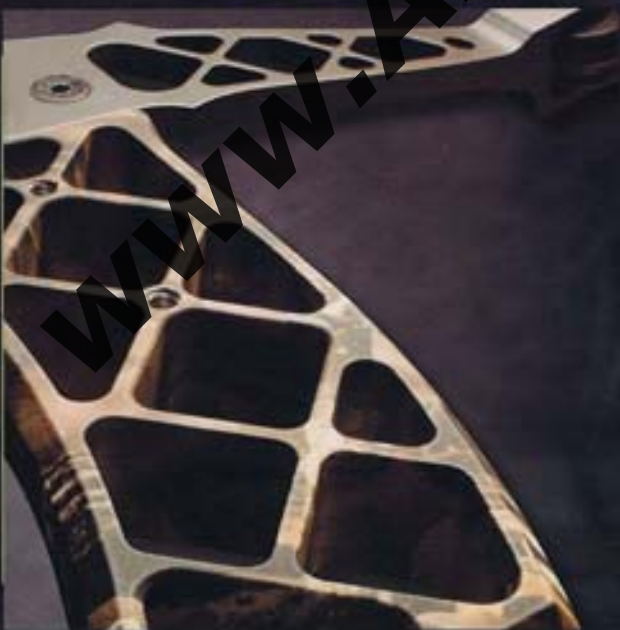

Grid Lock Riser™

Rigid

Z7 Cam