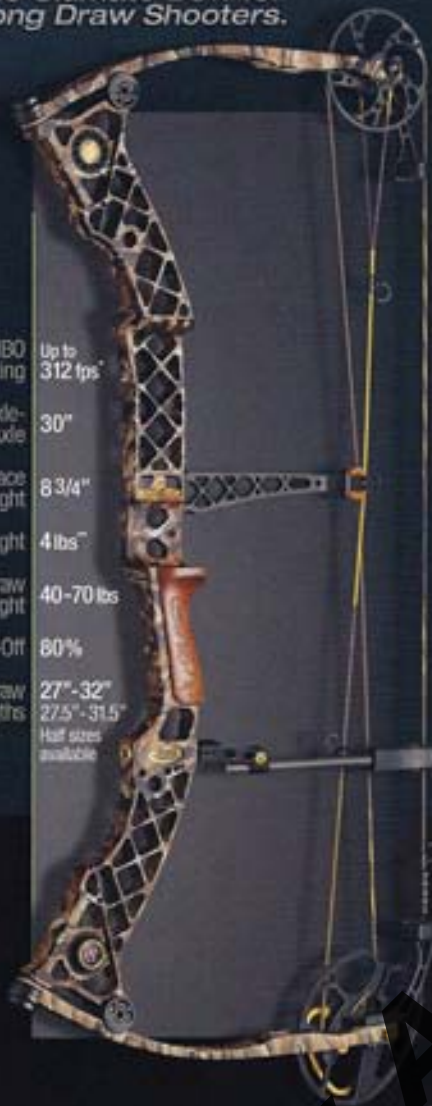

## Maneuverable

Aggressively compact, the Z7<sup>®</sup>Xtreme<sup>™</sup> offers a rare combination of size and agility for all hunting situations.

7-3/8 in.

Experience the **Xtreme™**

[www.ArcheryDirect.de](http://www.ArcheryDirect.de)

Featuring

**Lost Camo**

**Z9**

*The Ultimate Bow for Long Draw Shooters.*

IBO Rating Up to 312 fps\*

Axle-to-Axle 30"

Brace Height 8 3/4"

Weight 4 lbs\*\*

Draw Weight 40-70 lbs

Let-Off 80%

Draw Lengths 27"-32"  
27.5"-31.5"  
Half sizes available

**eZ7**

*Silky Smooth Draw.*

IBO Rating Up to 321 fps\*

Axle-to-Axle 32"

Brace Height 7"

Weight 4.25 lbs\*\*

Draw Weight 40-70 lbs

Let-Off 80%

Draw Lengths 24"-30"  
24.5"-29.5"  
Half sizes available

**Z7 MAGNUM**

*Blazing Speed!*